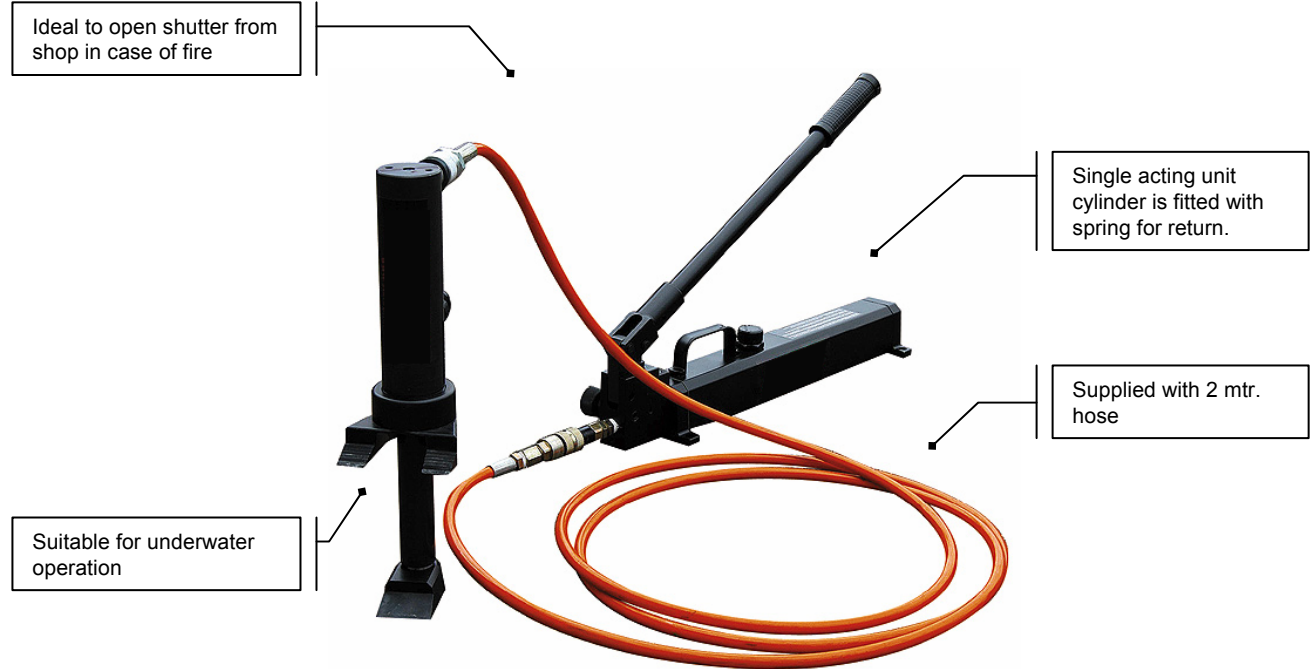

Door Opener

RESQTEC offers all necessary accessories, among them the Door Opener. Ideal for opening door or shutter from a shop. Suitable for underwater operation.

It's fitted with a 2 meter hose and a single acting cylinder with spring for return

Door opener

Accessories Power Unit

Door Opener	
Dimensions L x W x H (mm)	200 x 130 x 110
Maximum spreading force	111 Kn
Maximum Stroke	76 mm
Maximum Working Pressure	700 Bar
Weight kg	5,5 Kg