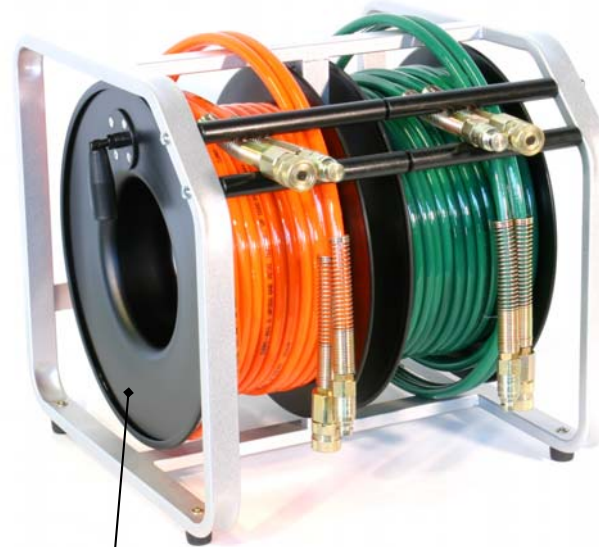

Double Hose Reel

RESQTEC offers all necessary accessories, among them the Double Hose Reel. The Hose Reel extends the length of the hoses to give easy operation and more flexibility. It lets you roll and unroll the hoses easily and fast.

Customers buy the Double when they have a Maxi Power Unit without hose reels. Lightweight and fully protected they are a logical addition to a set.

Available in 20 or 30 mtr hoses.

**PRESSURE™
ULTIMATE**

Double hose reel

Space frame: light and compact for easy handling and full protection

Easy of use: with roll up handle

Double hose reel	2 x 20m	2 x 30 m
Dimensions L x W x H (mm)	450 x 439 x 420	450 x 439 x 420
Hose Length	2 x 20 m Twin Hose	2 x 30 m Twin Hose
Weight kg	26,5	31,5