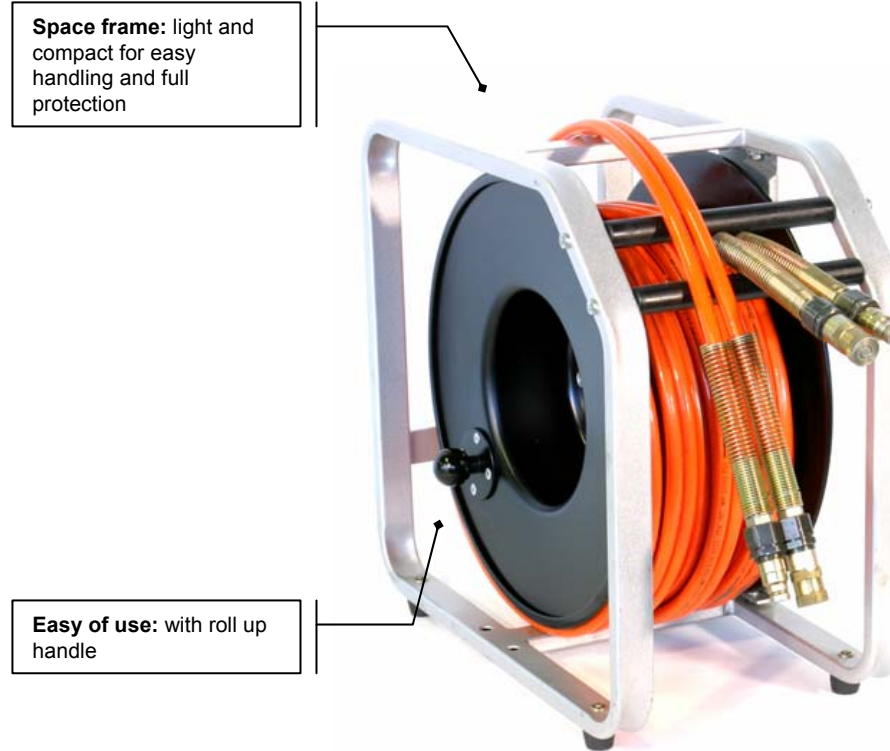

Single Hose Reel

RESQTEC offers all necessary accessories, among them the Single Hose Reel. The Hose Reel extends the length of the hoses to give easy operation and more flexibility. It lets you roll and unroll the hoses easily and fast. Customers buy the Single when they have a STO (Single Tool Operation) or want a third line in combination with a Double Hose Reel. They are lightweight and fully protected. They are a logical addition to a set. Available in length up to 30 mtr.

**PRESSURE™
ULTIMATE**

Single hose reel

| Single hose reel | 1 x 20m | 1 x 30 m |
|---------------------------|--------------------|--------------------|
| Dimensions L x W x H (mm) | 450 x 250 x 420 | 450 x 250 x 420 |
| Hose Length | 1 x 20 m Twin Hose | 1 x 30 m Twin Hose |
| Weight kg | 15 | 18 |